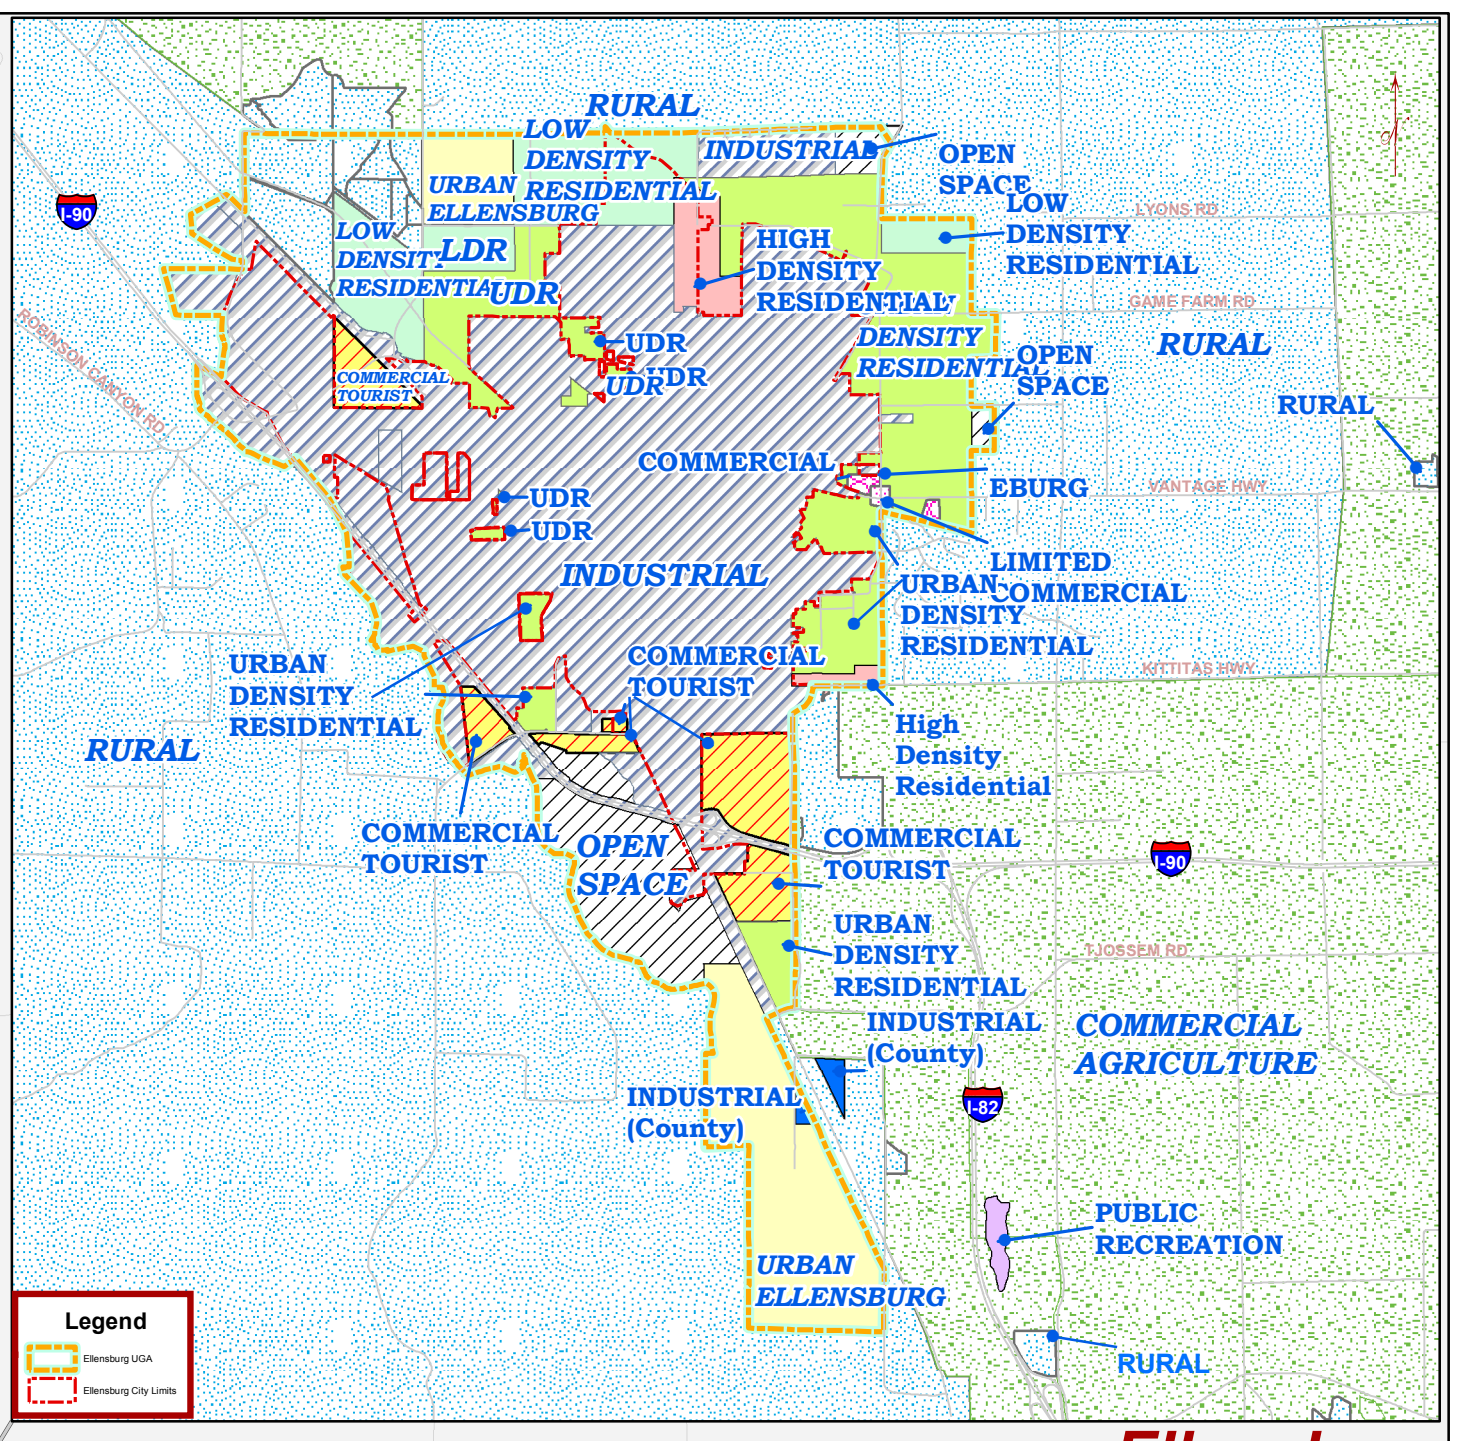

**Snoqualmie Pass**

**Easton**

**Ronald/Roslyn**

**Cle Elum / South Cle Elum**

**Kittitas County**

**Kittitas County Land Use 2007**

1:192,841

**Thorp**

**Kittitas**

**Vantage**