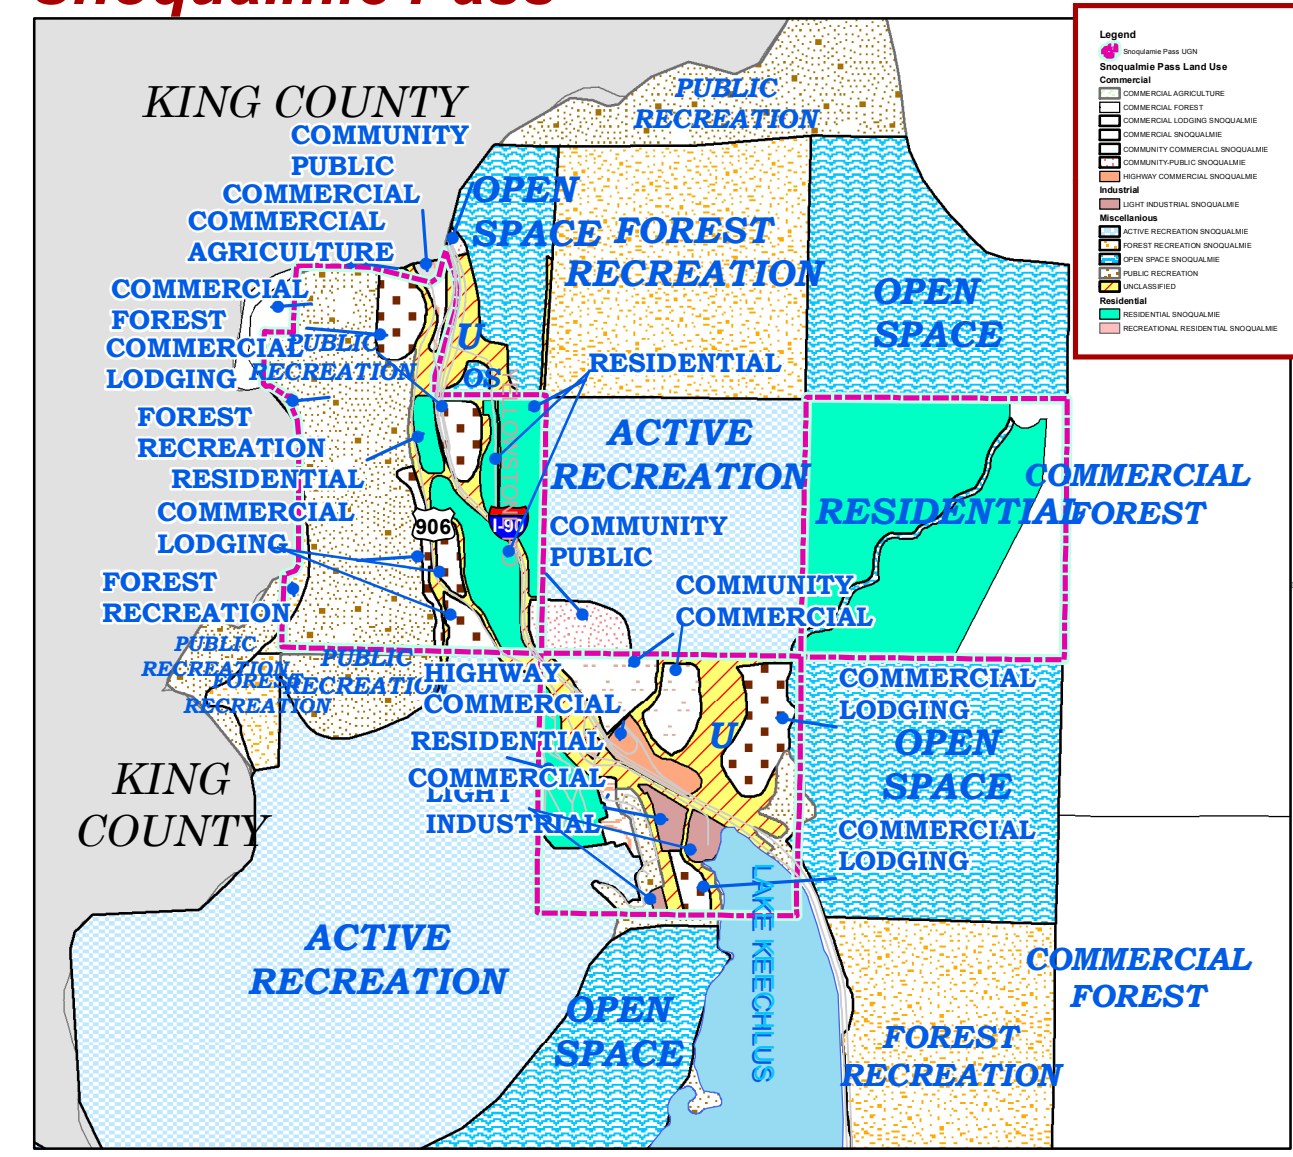

**Snoqualmie Pass**

**Easton**

**Ronald/Roslyn**

**Cle Elum / South Cle Elum**

**Kittitas County**

**Kittitas County Land Use 2007**

1:192,841

**Thorp**

**Kittitas**

**Vantage**