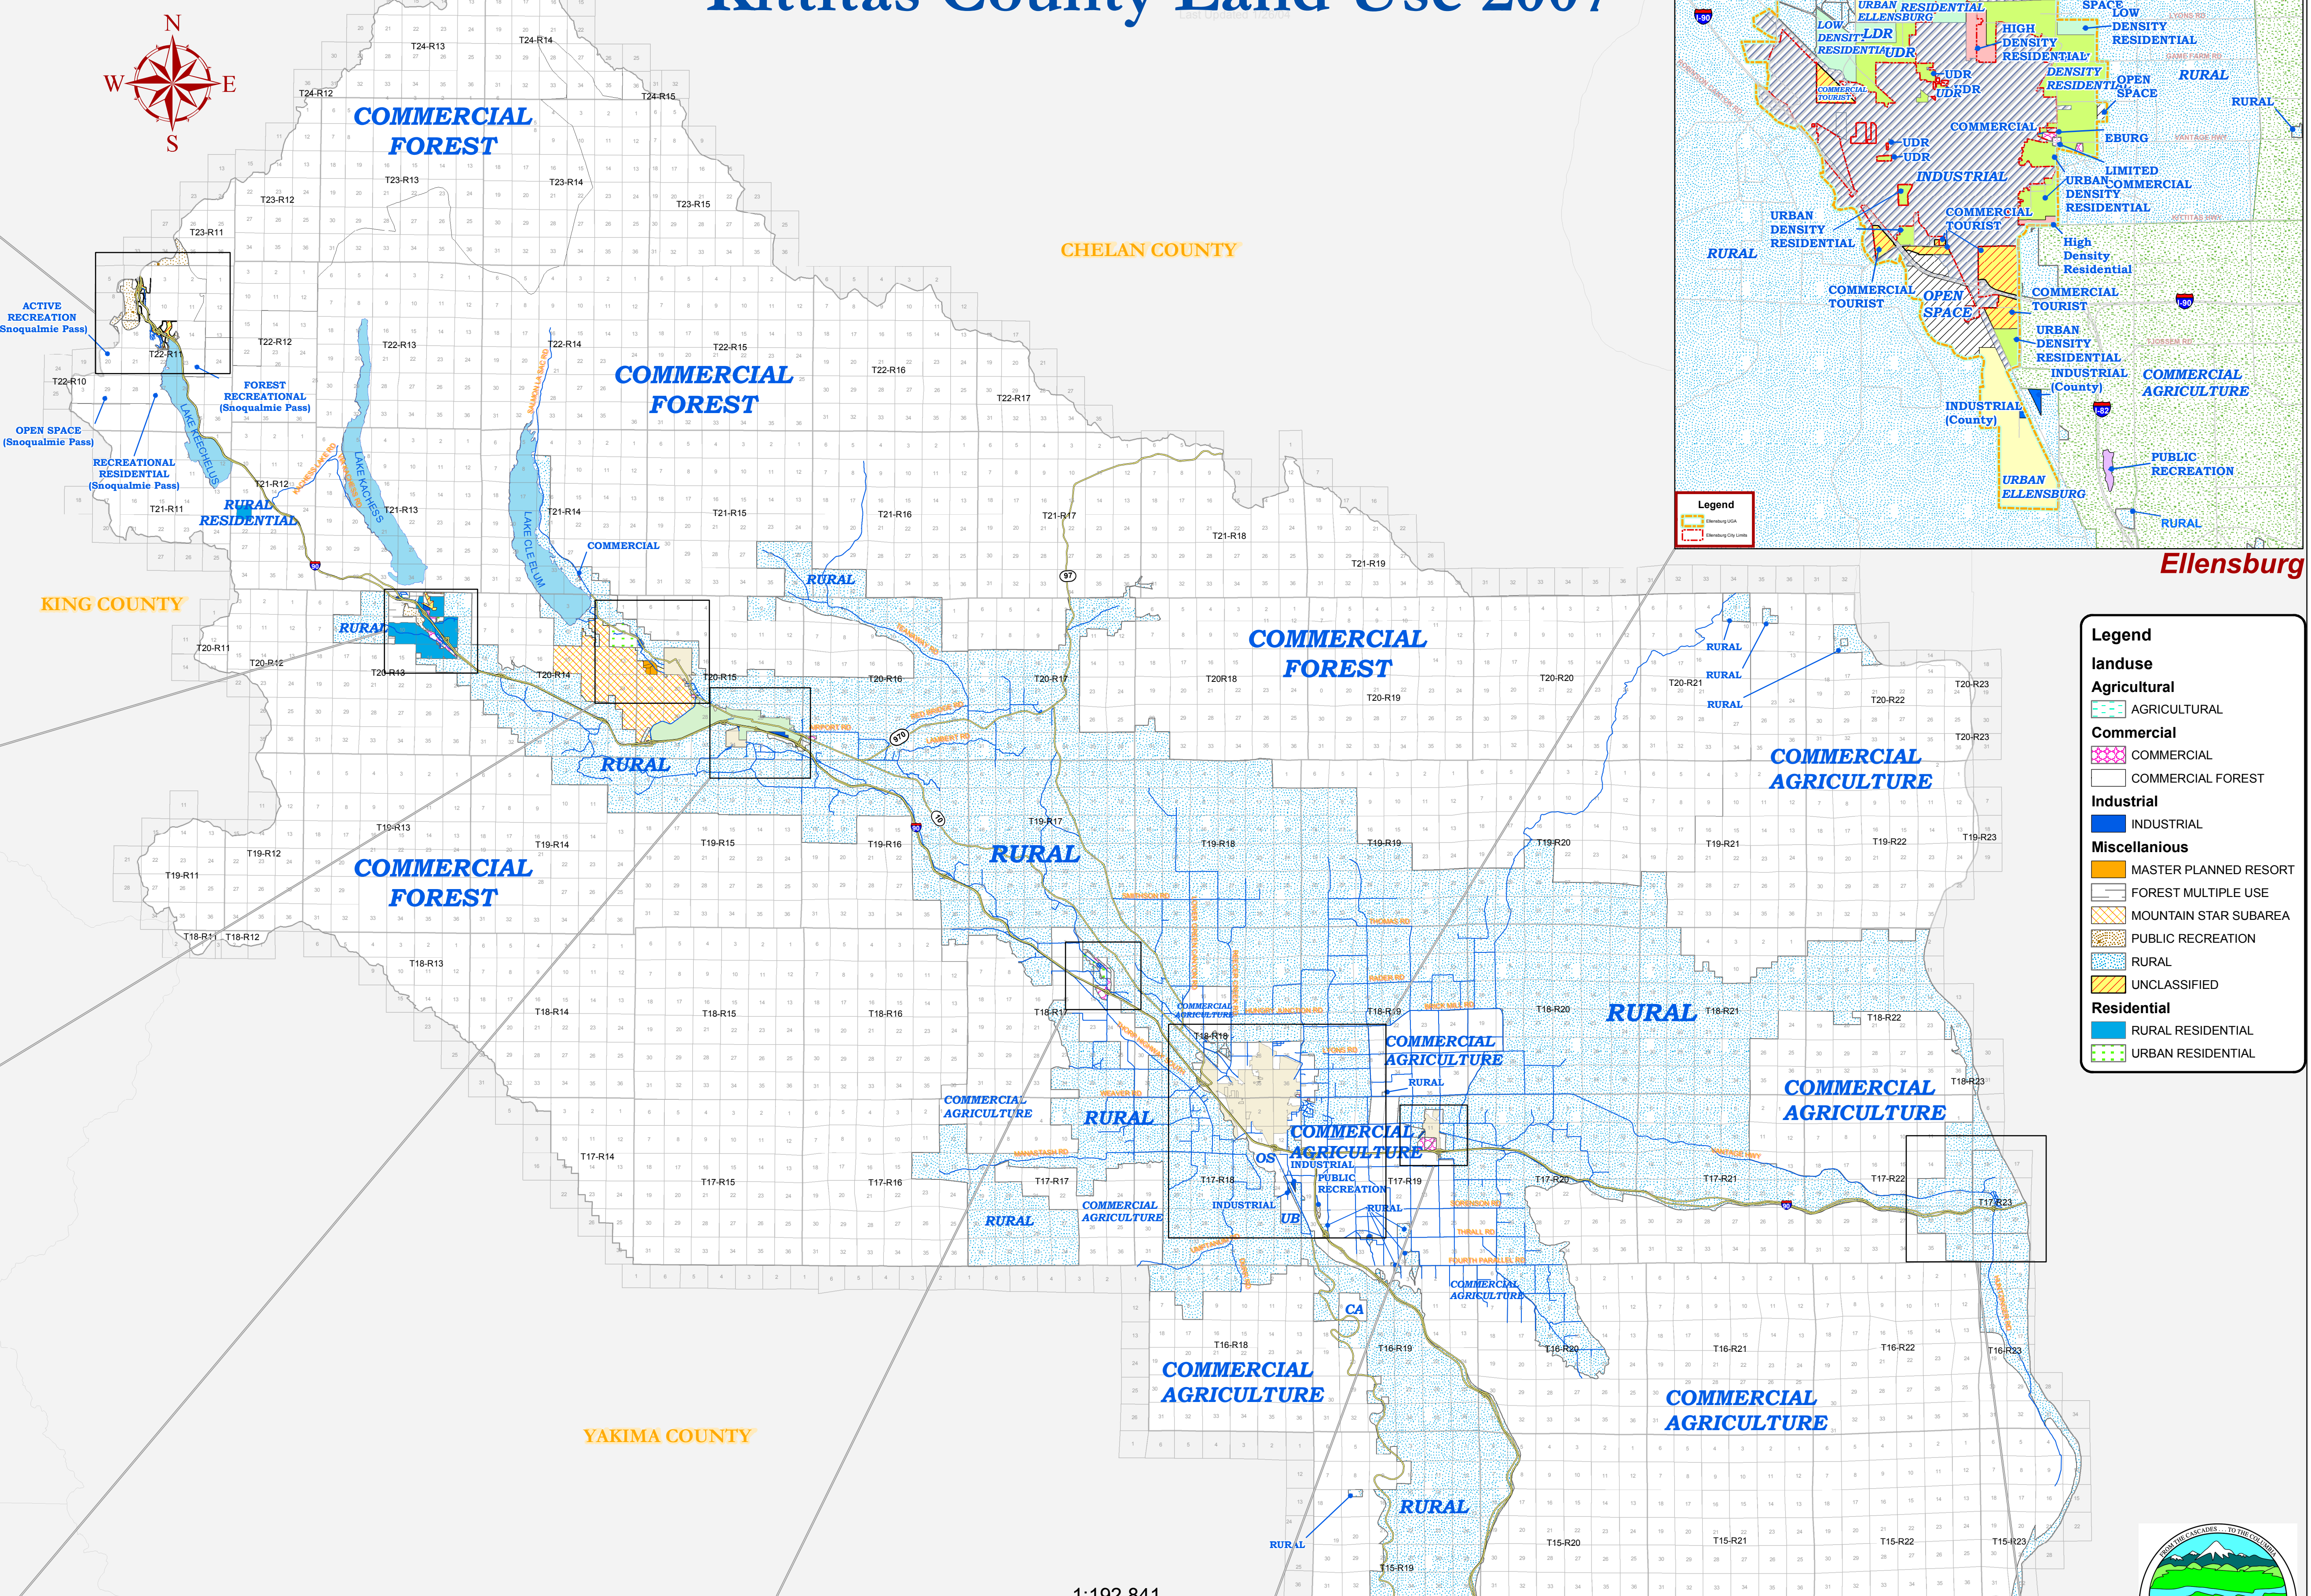

**Snoqualmie Pass**

**Easton**

**Ronald/Roslyn**

**Cle Elum / South Cle Elum**

**Kittitas County**

**Kittitas County Land Use 2007**

1:192,841

**Thorp**

**Kittitas**

**Vantage**