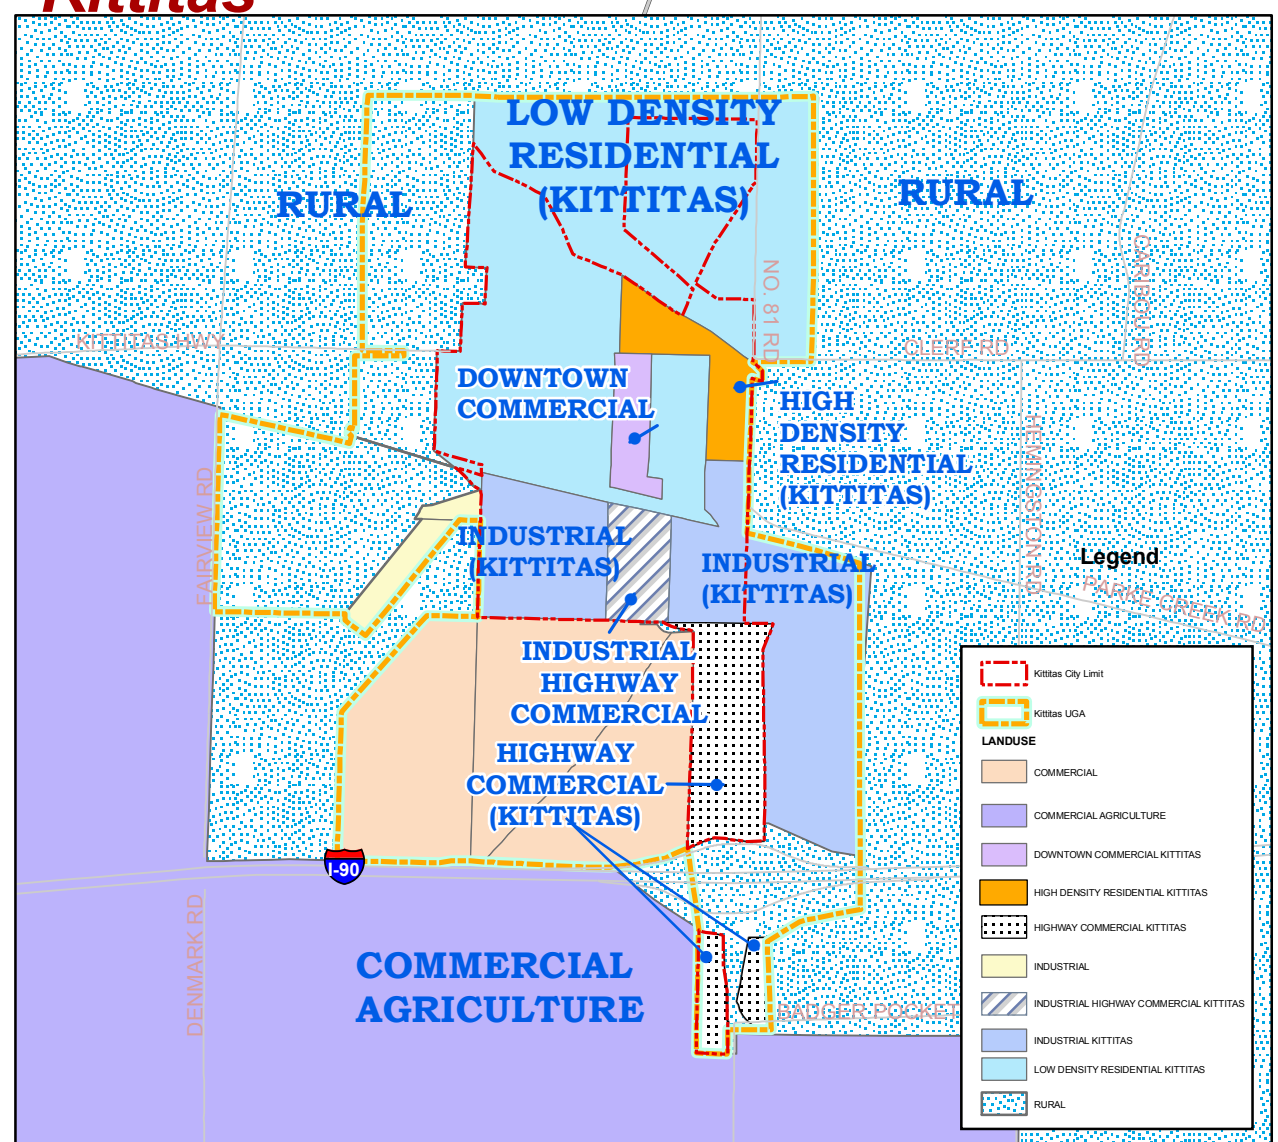

**Snoqualmie Pass**

**Easton**

**Ronald/Roslyn**

**Cle Elum / South Cle Elum**

**Kittitas County**

**Kittitas County Land Use 2007**

1:192,841

**Thorp**

**Kittitas**

**Vantage**